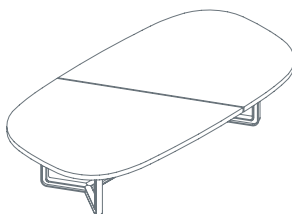

The uniqueness and instant recognisability of T334 and T335 tables is the result of the unmistakable double "T" shape clearly visible in the section of the cast aluminium ring bases, which are polished to a mirror finish on visible surfaces, and in the diagonal ties between the various sections of top, accentuated by aluminium profiles. Two height variants are available. The lower variants (H 64 cm) emphasise the imposing nature of the design and perfectly suit the horizontal layout of modern office environments. With the higher variants (H 71 cm), seating becomes interchangeable and the tables can also be used as normal desks. The tops can be circular or elongated in shape, with gently rounded corners in the longer versions for use as large meeting tables. Depending on size, the tops are made up from one or two pieces. The tops are finished in gloss or matt lacquer in white, dark grey, orange or kiwi green. Other possible finishes include natural and open pore dark oak and dark brown lati wood.

# T334 - T335

Coffee table

\*1TT6513: Ø 120 H 21  
1TT6511: Ø 140 H 21  
1TT6512: Ø 200 H 21

\* 1TT6513 table with one piece top

Round meeting table

1TT4311: Ø 250 H 71  
1TT4312: Ø 250 H 64

Round meeting table

1TT4321: Ø 300 H 71  
1TT4322: Ø 300 H 64

Round meeting table

1TT4331: Ø 160 H 71  
1TT4332: Ø 160 H 64

Meeting table

1TT4611: L 300 D 160 H 71  
1TT4612: L 300 D 160 H 64

Meeting table

1TT4621: L 450 D 180 H 71  
1TT4622: L 450 D 180 H 64  
1TT4631: L 550 D 190 H 71  
1TT4632: L 550 D 190 H 64